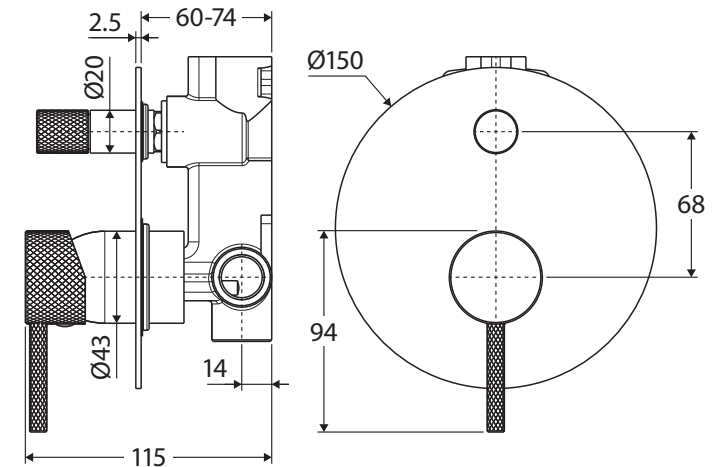

### LARGE ROUND PLATE

#### Features

- Industrial cross-hatched handle and diverter button accents
- Designed for shower and bath
- Made from solid brass
- High quality European cartridge (35 mm)

**Please note:** This product may have a visible Fienza or Watermark logo.

While we aim to ensure specifications are correct at the time of publication, Fienza reserves the right to make modifications without prior notice. Physical colour may vary from image shown. All measurements are shown in millimetres. Always use physical product measurements for mark-ups and roughing-in as the technical drawing may differ from actual product received.